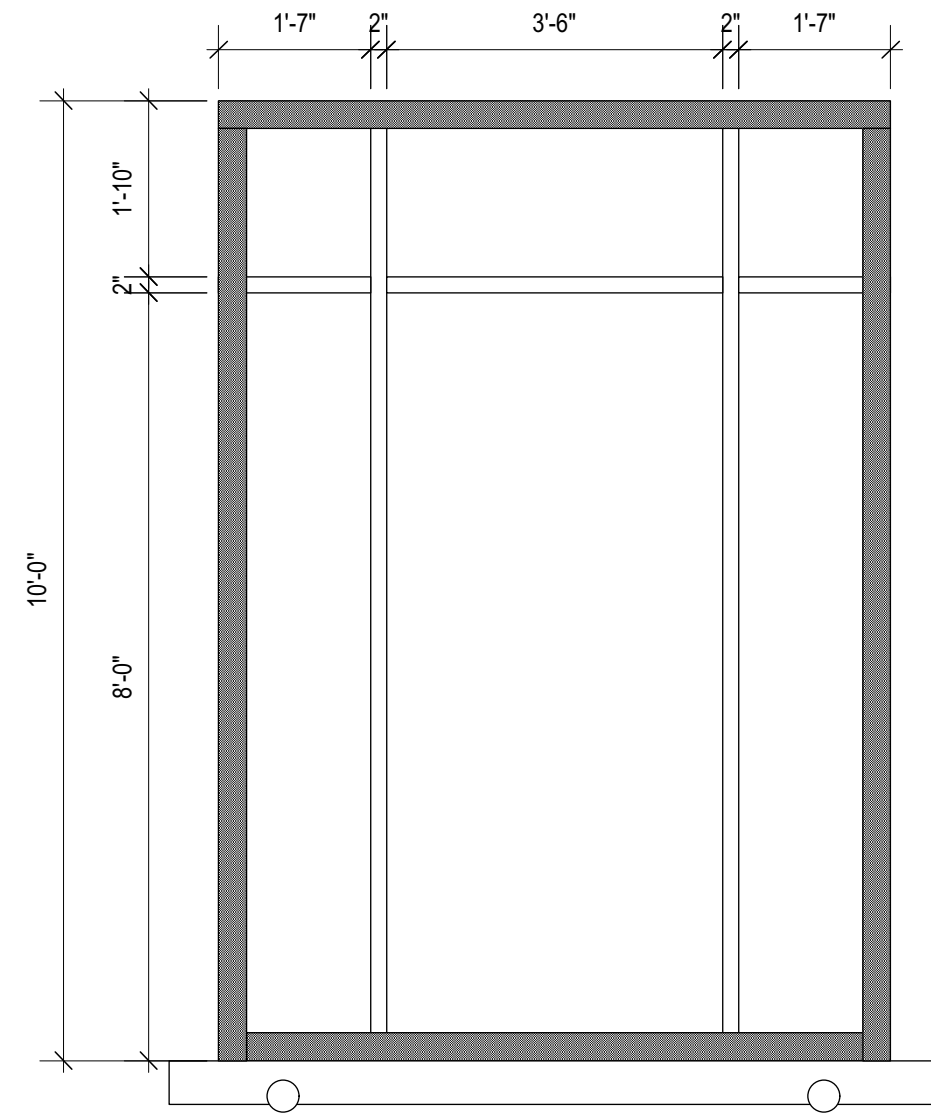

**Composite View:**

White= 2x2 Square Steel  
 Gray= Clear 1x pine attached to front face  
 of 2x2 steel

See details of each layer below.

Top View of Base:  
 6" high with wheels.

2 x 2 Square steel Detail

Clear 1x Pine Detail  
 Attached to front face of steel

Royalty-free stock illustration ID: 296650400  
**Oil painting of autumn trees along a country road**

**G** By GuoZhongHua

Image Detail: Print image, attach  
 to 1/8" sheetboard and attach  
 to back of steel frame

Production Name	<b>Cloud 9</b>	
	St. Olaf Kelsey Theater	
Drawing Name	Center Foliage Unit and Details	
Date:	10/1/19	Scale: 1/2" = 1'-0"
Name:	B. Bjorklund	Revision: