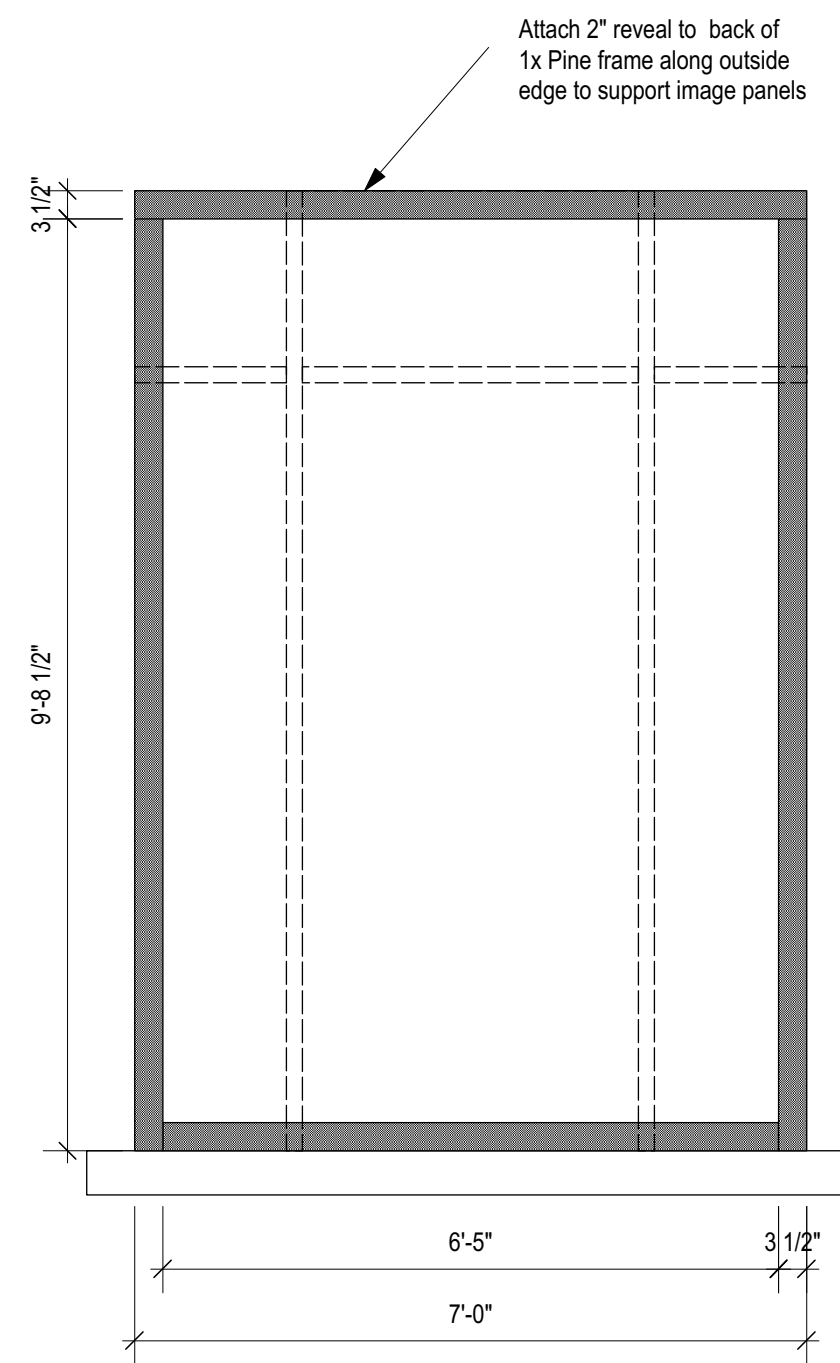

**Composite View:**

White= 2x2 Square Steel  
 Gray= Clear 1x pine attached to front face  
 of 2x2 steel

See details of each layer below.

Top View of Base:  
 6" high with wheels.

2 x 2 Square steel Detail

Clear 1x Pine Detail  
 Attached to front face of steel

Royalty-free stock illustration ID: 296650400  
**Oil painting of autumn trees along a country road**

**G** By GuoZhongHua

Image Detail: Print image, attach  
 to 1/8" sheetboard and attach  
 to back of steel frame