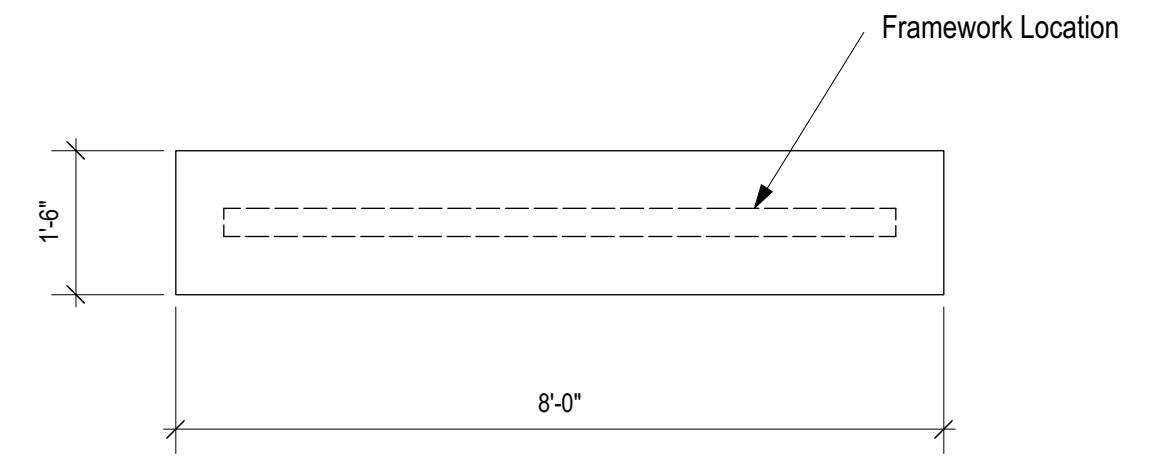

**Composite View:**

White= 2x2 Square Steel  
 Gray= Clear 1x pine attached to front face  
 of 2x2 steel

See details of each layer below.

Top View of Base:  
 6" high with wheels.

2 x 2 Square steel Detail

Clear 1x Pine Detail  
 Attached to front face of steel

Royalty-free stock illustration ID: 296650400  
**Oil painting of autumn trees along a country road**

**G** By GuoZhongHua

Image Detail: Print image, attach  
 to 1/8" sheetboard and attach  
 to back of steel frame